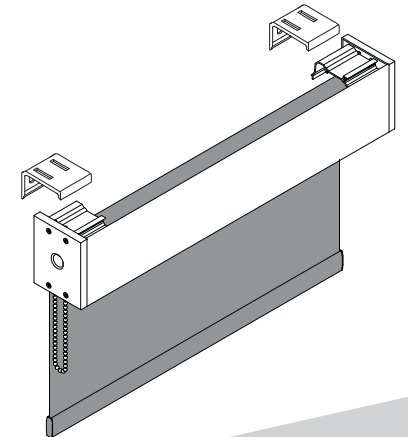

Installation Instructions / Montage

Z - RS Cassette

Installation Instructions / Montage

Z - RS Cassette

- Installation:**
1. Install mounting brackets (wall or ceiling)
 2. Clip cassette into mounting brackets as shown and snap into place.
 3. If needed, adjust level of shade as shown
 4. Insert screw driver between mounting bracket and cassette as shown. Twist screw driver and tilt cassette away from window.

- Installation:**
1. Install mounting brackets (wall or ceiling)
 2. Clip cassette into mounting brackets as shown and snap into place.
 3. If needed, adjust level of shade as shown
 4. Insert screw driver between mounting bracket and cassette as shown. Twist screw driver and tilt cassette away from window.