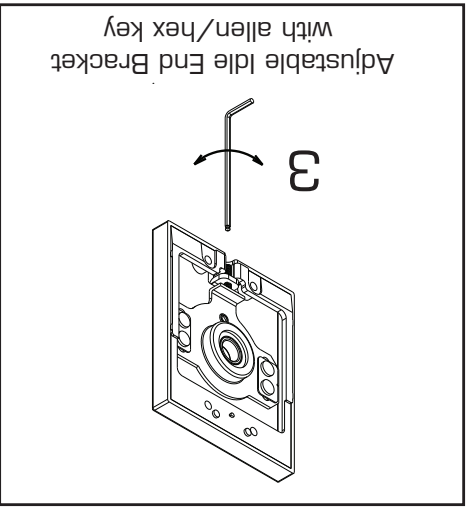

Installation Instructions / Montage

Z - RS Cassette

Installation Instructions / Montage

Z - RS Cassette

- Installation:**
1. Install mounting brackets (wall or ceiling)
 2. Clip cassette into mounting brackets as shown and snap into place.
 3. If needed, adjust level of shade as shown
 4. Insert screw driver between mounting bracket and cassette as shown. Twist screw driver and tilt cassette away from window.

- Installation:**
1. Install mounting brackets (wall or ceiling)
 2. Clip cassette into mounting brackets as shown and snap into place.
 3. If needed, adjust level of shade as shown
 4. Insert screw driver between mounting bracket and cassette as shown. Twist screw driver and tilt cassette away from window.