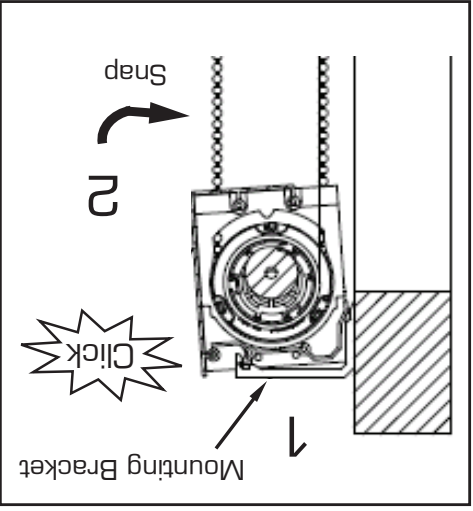

Installation Instructions / Montage

Z - RS Cassette

Installation Instructions / Montage

Z - RS Cassette

- Installation:**
1. Install mounting brackets (wall or ceiling)
 2. Clip cassette into mounting brackets as shown and snap into place.
 3. If needed, adjust level of shade as shown
 4. Insert screw driver between mounting bracket and cassette as shown. Twist screw driver and tilt cassette away from window.

- Installation:**
1. Install mounting brackets (wall or ceiling)
 2. Clip cassette into mounting brackets as shown and snap into place.
 3. If needed, adjust level of shade as shown
 4. Insert screw driver between mounting bracket and cassette as shown. Twist screw driver and tilt cassette away from window.