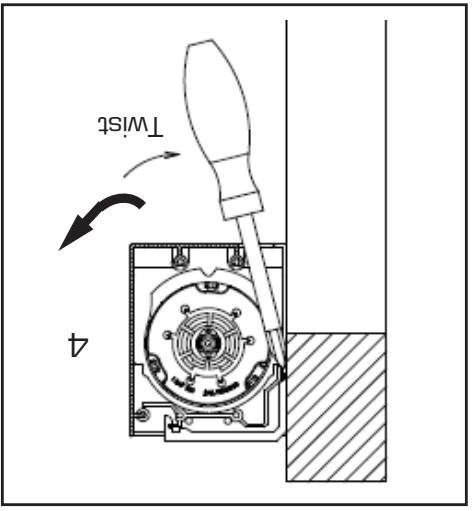

Installation Instructions / Montage

Z - RS Cassette

Installation Instructions / Montage

Z - RS Cassette

- Installation:**
1. Install mounting brackets (wall or ceiling)
 2. Clip cassette into mounting brackets as shown and snap into place.
 3. If needed, adjust level of shade as shown
 4. Insert screw driver between mounting bracket and cassette as shown. Twist screw driver and tilt cassette away from window.

- Installation:**
1. Install mounting brackets (wall or ceiling)
 2. Clip cassette into mounting brackets as shown and snap into place.
 3. If needed, adjust level of shade as shown
 4. Insert screw driver between mounting bracket and cassette as shown. Twist screw driver and tilt cassette away from window.