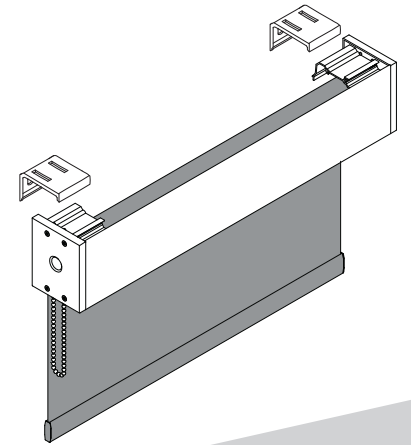

Installation Instructions / Montage

Z - RS Cassette

Installation Instructions / Montage

Z - RS Cassette

- Installation:**
1. Install mounting brackets (wall or ceiling)
 2. Clip cassette into mounting brackets as shown and snap into place.
 3. If needed, adjust level of shade as shown
 4. Insert screw driver between mounting bracket and cassette as shown. Twist screw driver and tilt cassette away from window.